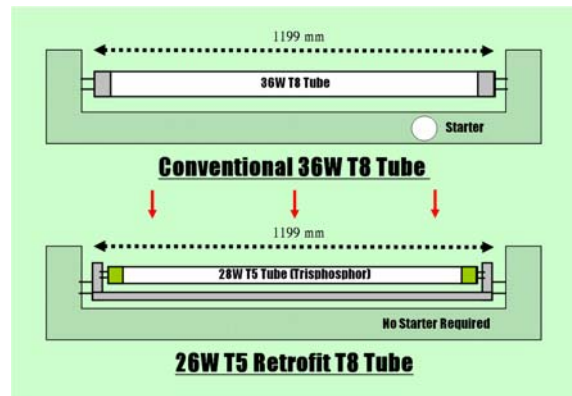

info@techforce.com.hk

T5 Retrofit T8 All-In-One

Energy Saving 40%++

DIRECT & SIMPLE

- Take off T8 Tube & Starter, put on the T5 Retrofit, **DONE!** ●
- NO Re-Wiring, NO Engineering Work ●

Model No.: Y028T51R26
Voltage: 220V (150V~240V working range)
Power Frequency: 50HZ
Current: 0.124A
Power Consume: 26W
Power Factor: ≥ 0.95
Harmonic Dist.: $\leq 25\%$
Tube Used: T5/28W
Warranty: Retrofit Set - 2 year, Tube - 1 year