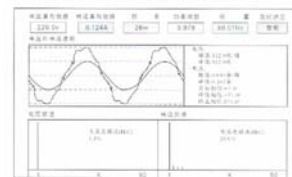

Input Character (Standard)

Output Character (Standard)

CASE STUDY

[1000 pcs T8 Tube] [Electricity Tarrif \$0.90/KWH] [Two Year Operation]

Power Consumption	T8 = 46W (Tube 36W + Electromagnetic Ballast 10W), T5 = 26W
Power Saving:	20W / per Tube
Total 1000 pcs	20W x 1000 = 20000W = 20 KW
2 Yrs Hours	Daily (20 hrs) x 360 days x 2 year = 14,400 hrs
Tarrif Saving:	20 KW x 14,400 hrs x \$0.90 = \$ 259,200
2 Yrs T5 Cost:	(Retrofit + T5 Tube) \$ 60 + (2nd Year T5 Tube) \$ 15 \$ 60 + \$ 15 = \$ 75 x 1000 pcs = \$ 75,000
Money Saving:	\$ 259,200 - \$ 75,000 = \$ 184,200